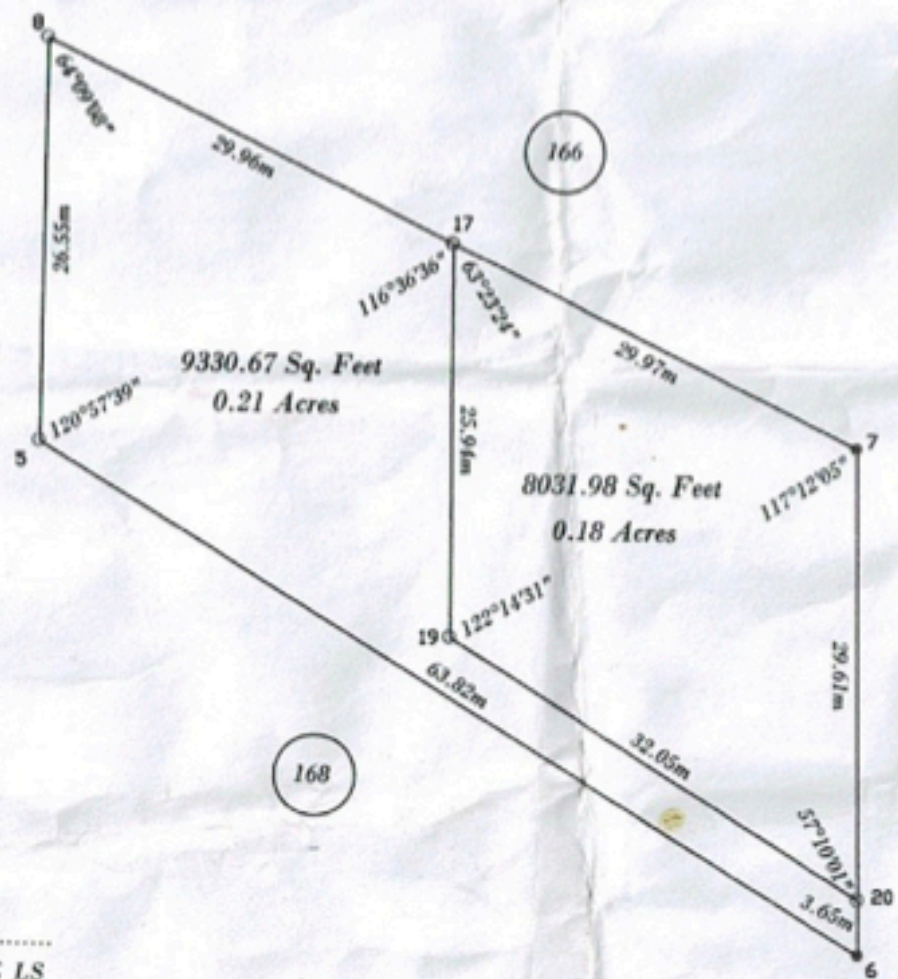

SUBDIVISION OF PARCEL No. : 167

BLOCK No. : 34 2682 A

LOCATION : PICCADILLY

99

166

168

Janice O'Keiffe
Signed By : JANICE O'KEIFFE LS

Scale : 1/500 ; Date 15/01/2020

● Iron found
○ Iron placed